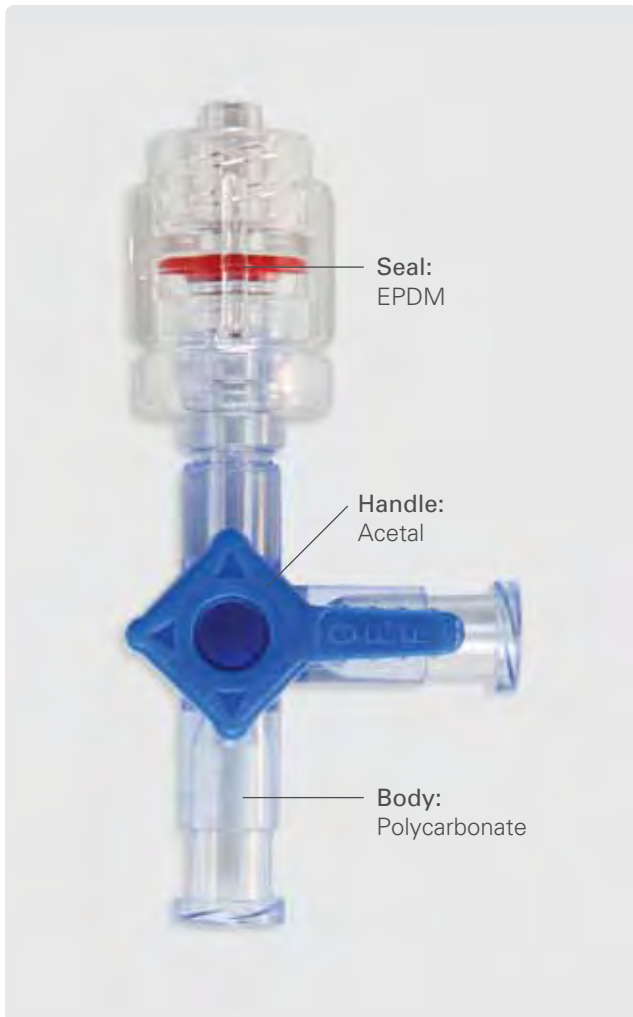

SPECIFICATIONS

WHAT IT DOES

Merit's Marquis® Series Stopcocks provide leak proof assurance during dynamic applications -- ideal for high pressure situations whether using saline or contrast.

FEATURES & BENEFITS

Feature	Benefit
Shark Fin Handle	Unique, easy-to-grip and turn
Extended Port Length	Easy visualization of fluid & air — no interference with handles
Lumen Clarity	Easy identification of bubbles Easy to de-bubble
Variety of Configurations	Choice of directions, pressures, slip, fixed, swivel, or rotator luers
Low Torque	Easy to turn handles
Ultra High Pressure	1200 psi configurations available

CUSTOMIZATION OPTIONS

Handle colors, custom printing, bulk non-sterile, or sterile/private labeled.