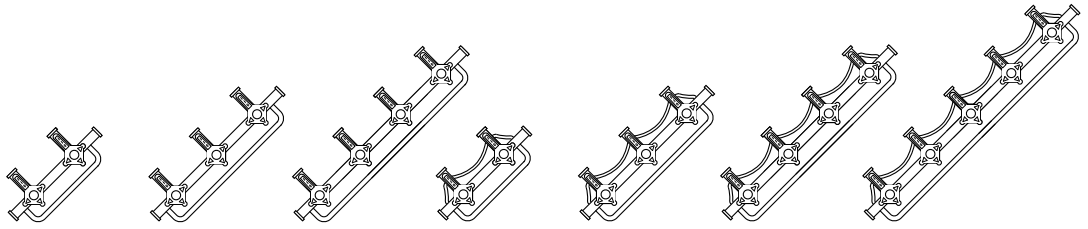

							
500 PSI (34 BAR)	2 Port Half Body	3 Port Half Body	4 Port Half Body	4 Port Block Body	3 Port Block Body	2 Port Block Body	1 Port Block Body
ON Handles	502HN-R	503HN-R	504HN-R	504BN-R	503BN-R	502BN-R	501BN-R
OFF Handles	502HF-R	503HF-R	504HF-R	504BF-R	503BF-R	502BF-R	501BF-R
360/ON Handles			504HN-RT	504BN-RT			
360/OFF Handles	502HF-RT	503HF-RT		504BF-RT	503BF-RT	502BF-RT	

Manifolds with Left Port Orientation and Rotating Luer

Packaged 25 units per box, 4 boxes per case.

				
200 PSI (14 BAR)	2 Port Half Body	3 Port Half Body	3 Port Block Body	2 Port Block Body

ON Handles			203BN-L	
OFF Handles	202HF-L	203HF-L	203BF-L	202BF-L

				
500 PSI (34 BAR)	2 Port Half Body	3 Port Half Body	3 Port Block Body	2 Port Block Body

OFF Handles	502HF-L	503HF-L		502BF-L
360/ON Handles	502HN-L	503HN-LT		
360/OFF Handles	502HF-LT			

Manifolds with All Female Parts

Packaged 25 units per box, 4 boxes per case.

200 PSI (14 BAR)

2 Port Half Body	3 Port Half Body	4 Port Half Body	2 Port Block Body	3 Port Block Body	4 Port Block Body	5 Port Block Body
---------------------	---------------------	---------------------	----------------------	----------------------	----------------------	----------------------