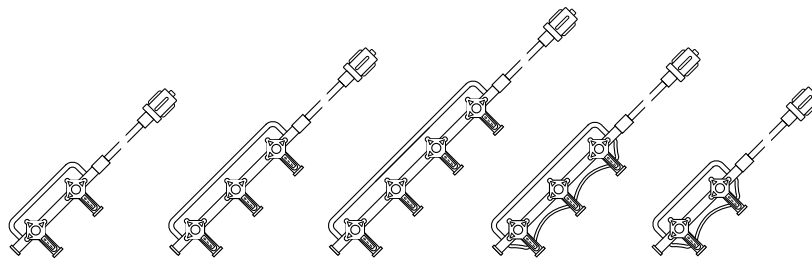

204HF-FT

203BF-FT

204BF-FT

205BF-FT

500 PSI (34 BAR)

2 Port Half Body	3 Port Half Body	4 Port Half Body	2 Port Block Body	3 Port Block Body	4 Port Block Body	5 Port Block Body
---------------------	---------------------	---------------------	----------------------	----------------------	----------------------	----------------------

ON Handles

OFF Handles

360/ON Handles

503BF-F

503BN-FT

Manifolds with Right Port Orientation

6" (15cm) tubing extension and rotating luer. Packaged 25 units per box, 4 boxes per case.

200 PSI (14 BAR)

2 Port Half Body	3 Port Half Body	4 Port Half Body	3 Port Block Body	2 Port Block Body
---------------------	---------------------	---------------------	----------------------	----------------------

ON Handles