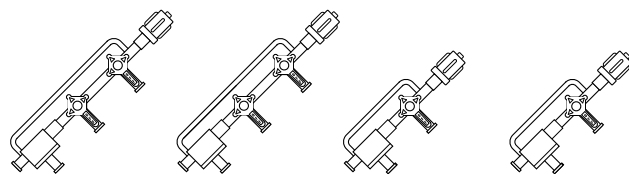

2 Port Half Body	3 Port Half Body	4 Port Half Body	3 Port Block Body	2 Port Block Body
---------------------	---------------------	---------------------	----------------------	----------------------

ON Handles

ON Handles

OFF Handles

360/ON Handles

503HN-RX

503HF-RX

504HF-RX

504BF-RXT

503BF-RX

502BF-RX

Devos™ Manifolds with Check Relief Valve, Right Port Orientation and Rotating Luer

Packaged 25 units per box, 4 boxes per case.

200 PSI (14 BAR)

3 Port
Half Body

3 Port
Half Body

2 Port
Half Body

2 Port
Half Body