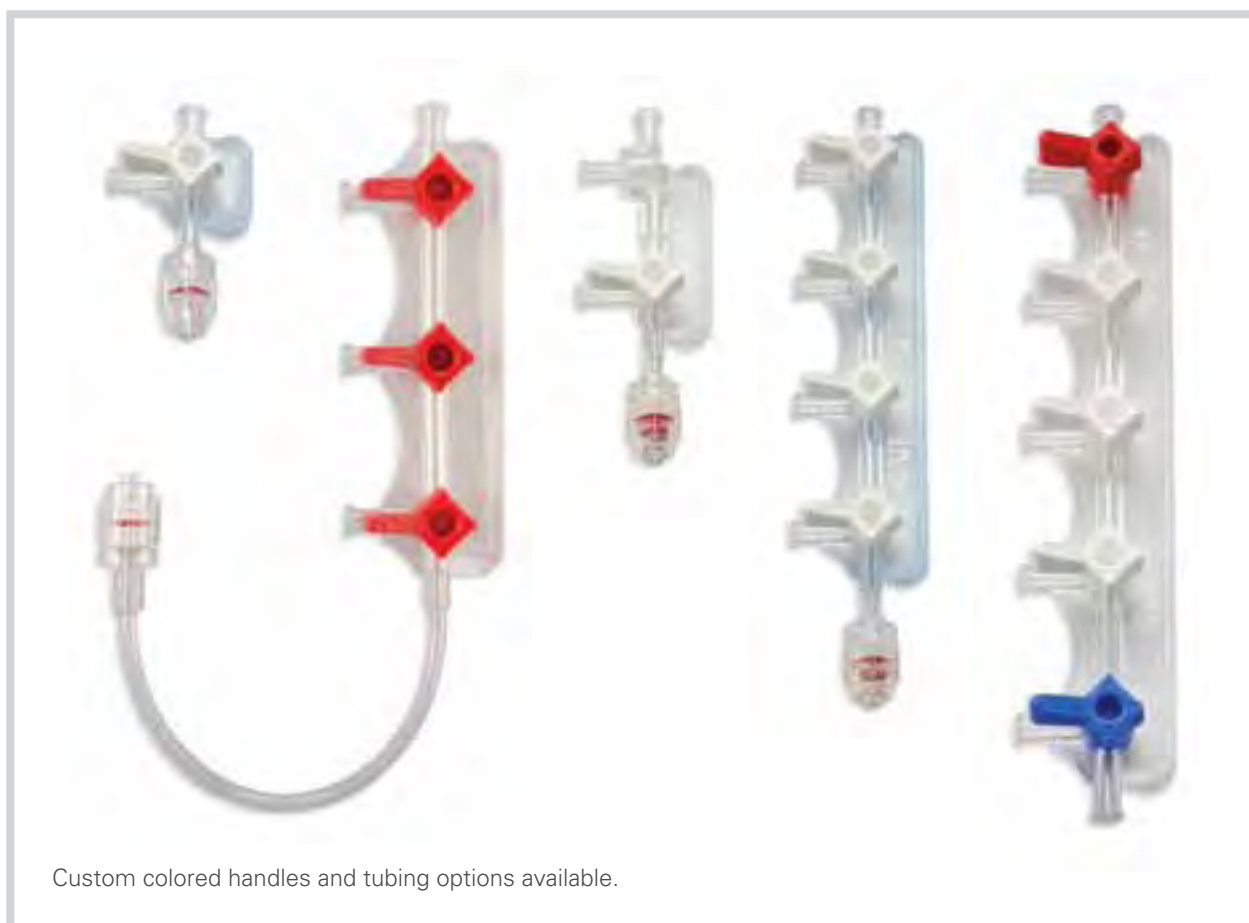

Custom colored handles and tubing options available.