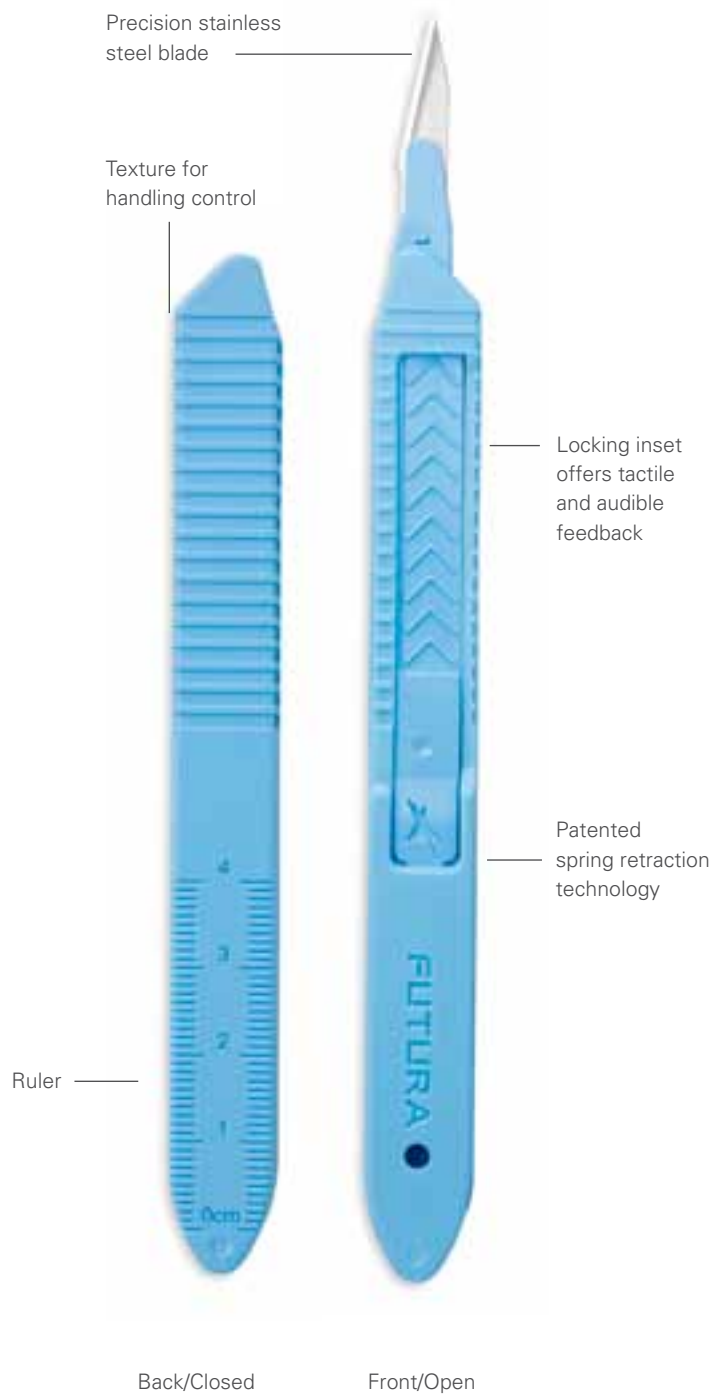

Scalpels

Futura® retractable safety scalpels are designed to protect users from accidental cuts while passing and disposing.

- Blade sizes are color-coded for easy identification
- Small, compact and ideal for kits, trays and packs
- Made of latex free materials

Single use. Sold packaged non-sterile. For sterile and other packaging options, please contact a Merit OEM representative.

SEE RELATED PRODUCTS

Sharps Holders
Page 168

Needles
Page 11

Futura® Safety Scalpels

Material: Polystyrene Blade Material: 440 A Steel

Blade Style #11, Blue
SMS211P

Blade Style #15, Yellow
SMS215P

Blade Style #10, Green
SMS210P