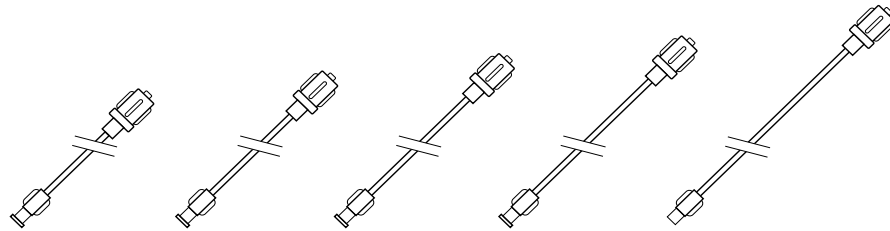

# High Pressure Tubing

Rated at 1200 PSI (83 BAR).

Material: Flexible Nylon Braided Polyurethane

Male to Female

## Fixed Male Connector

10" Length (25cm)	20" Length (51cm)	30" Length (76cm)	39" Length (100cm)	48" Length (122cm)	59" Length (150cm)
<b>HPC101P</b>	<b>HPC201P</b>	<b>HPC301P</b>	<b>HPC391P</b>	<b>HPC481P</b>	<b>HPC591P</b>