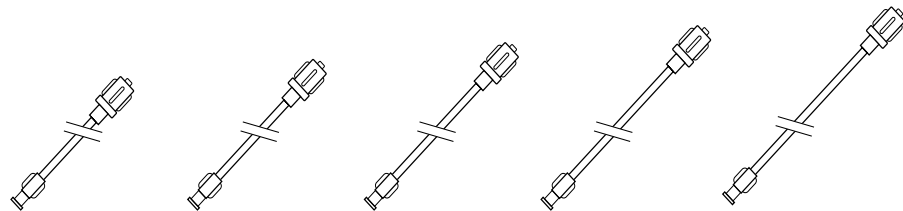

High Pressure Tubing

Rated at 1200, 900 and 500 PSI (83, 62 and 34 BAR).

Material: PVC, Clear

Male to Female

Airless Rotating Adapter

1200 PSI (83 BAR)
900 PSI (62 BAR)
500 PSI (34 BAR)

10" Length (25cm)	20" Length (51cm)	30" Length (76cm)	48" Length (122cm)	59" Length (150cm)
HPT100P	HPT200P	HPT300P	HPT480P	HPT590P
HP9100P	HP9200P	HP9300P	HP9480P	
HP5100P	HP5200P	HP5300P	HP5480P	

Fixed Male Connector

1200 PSI (83 BAR)
900 PSI (62 BAR)
500 PSI (34 BAR)

10" Length (25cm)	20" Length (51cm)	30" Length (76cm)	48" Length (122cm)	59" Length (150cm)
HPT101P	HPT201P	HPT301P	HPT481P	HPT591P
HP9101P	HP9201P	HP9301P	HP9481P	
HP5101P	HP5201P	HP5301P	HP5481P